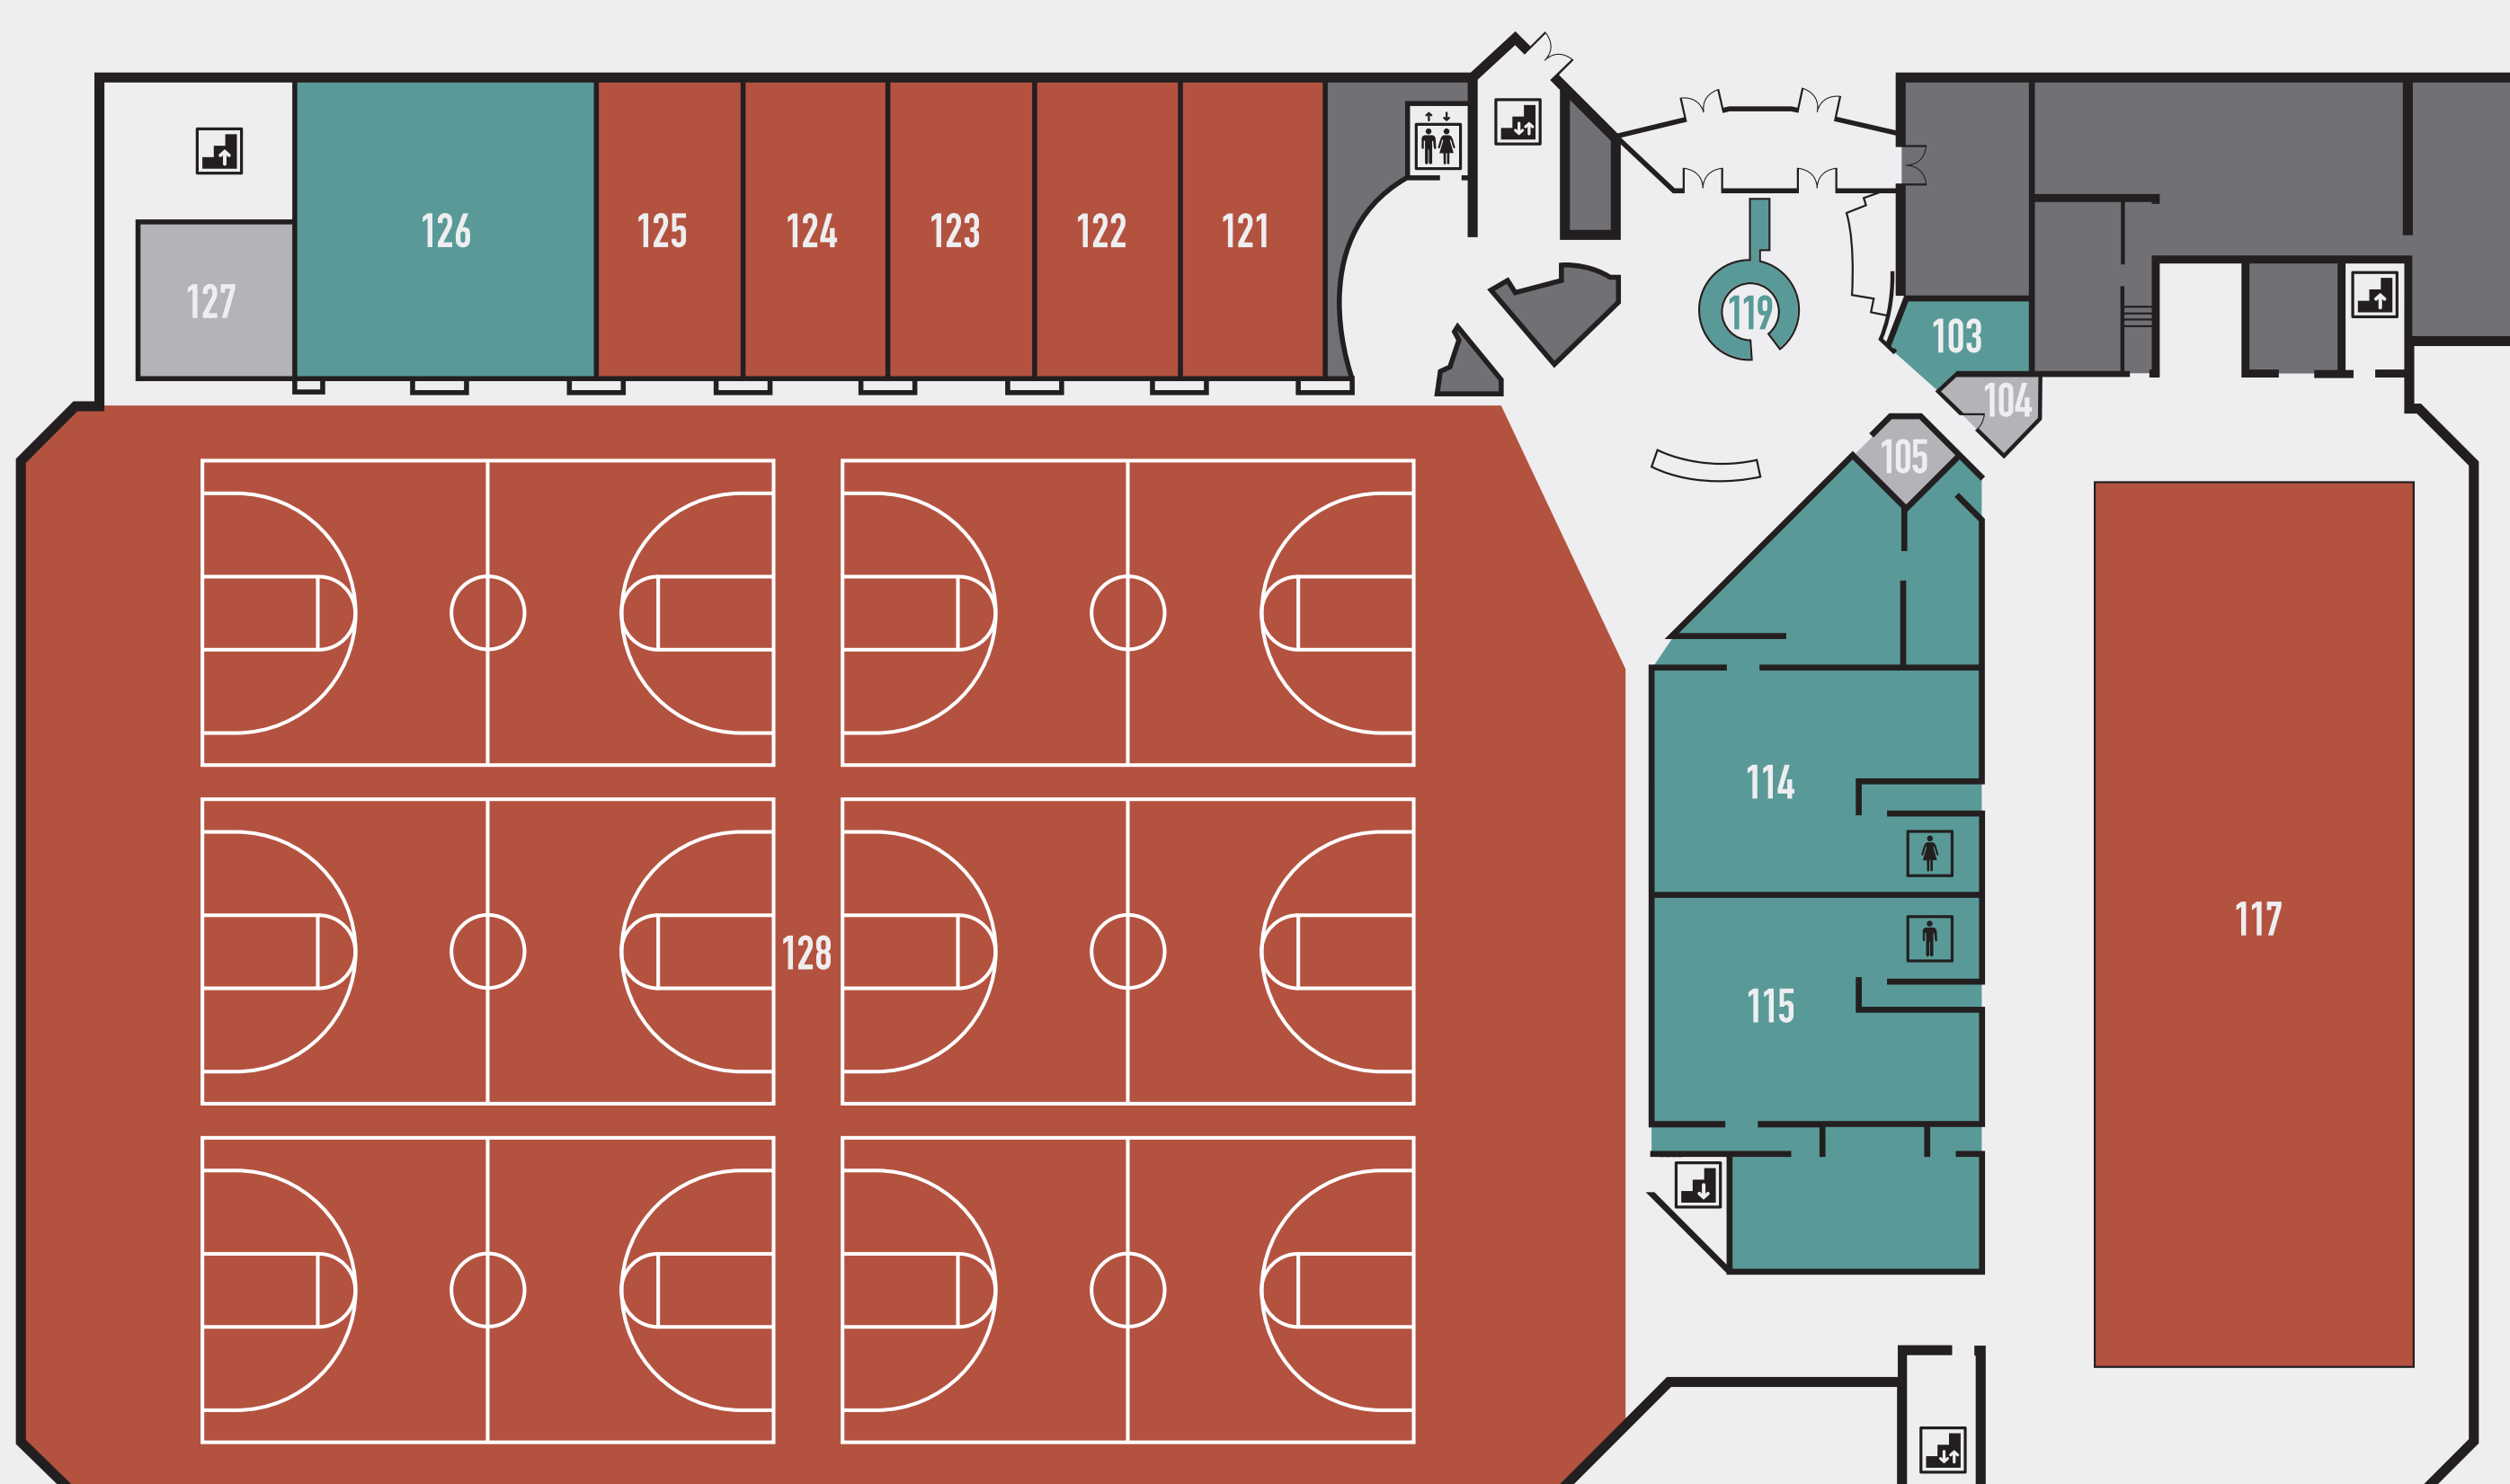

SIMON RECREATION CENTER

Upper Level

Main Level

Lower Level

DIRECTORY

ADMINISTRATIVE

Administrative Offices	21-23, 104-105, 210-211, 213-215
Conference Room	209
Intramural Office	127
Sport Club Office / Storage	42

FITNESS

Bouldering Wall	3
Exercise Area	2, 201
Gymnasium	128
Handball / Racquetball Courts	121-124
Spinning Studio	41
Squash Court	125
Swimming Pool	117
Track	200

HEALTH / WELLNESS

Fitness Assessment	28
Juice Bar	1
Massage	27
Mind / Body Room	30
Wellness Suite	26

MISCELLANEOUS

Activity Room	37
Locker Room (MEN'S)	14, 115
Locker Room (WOMEN'S)	9, 114
Member Services	48, 103, 119
Multipurpose Rooms	49, 51, 126, 218
Pool Observation Deck	202

Stairs	Elevator	Restrooms
--------	----------	-----------