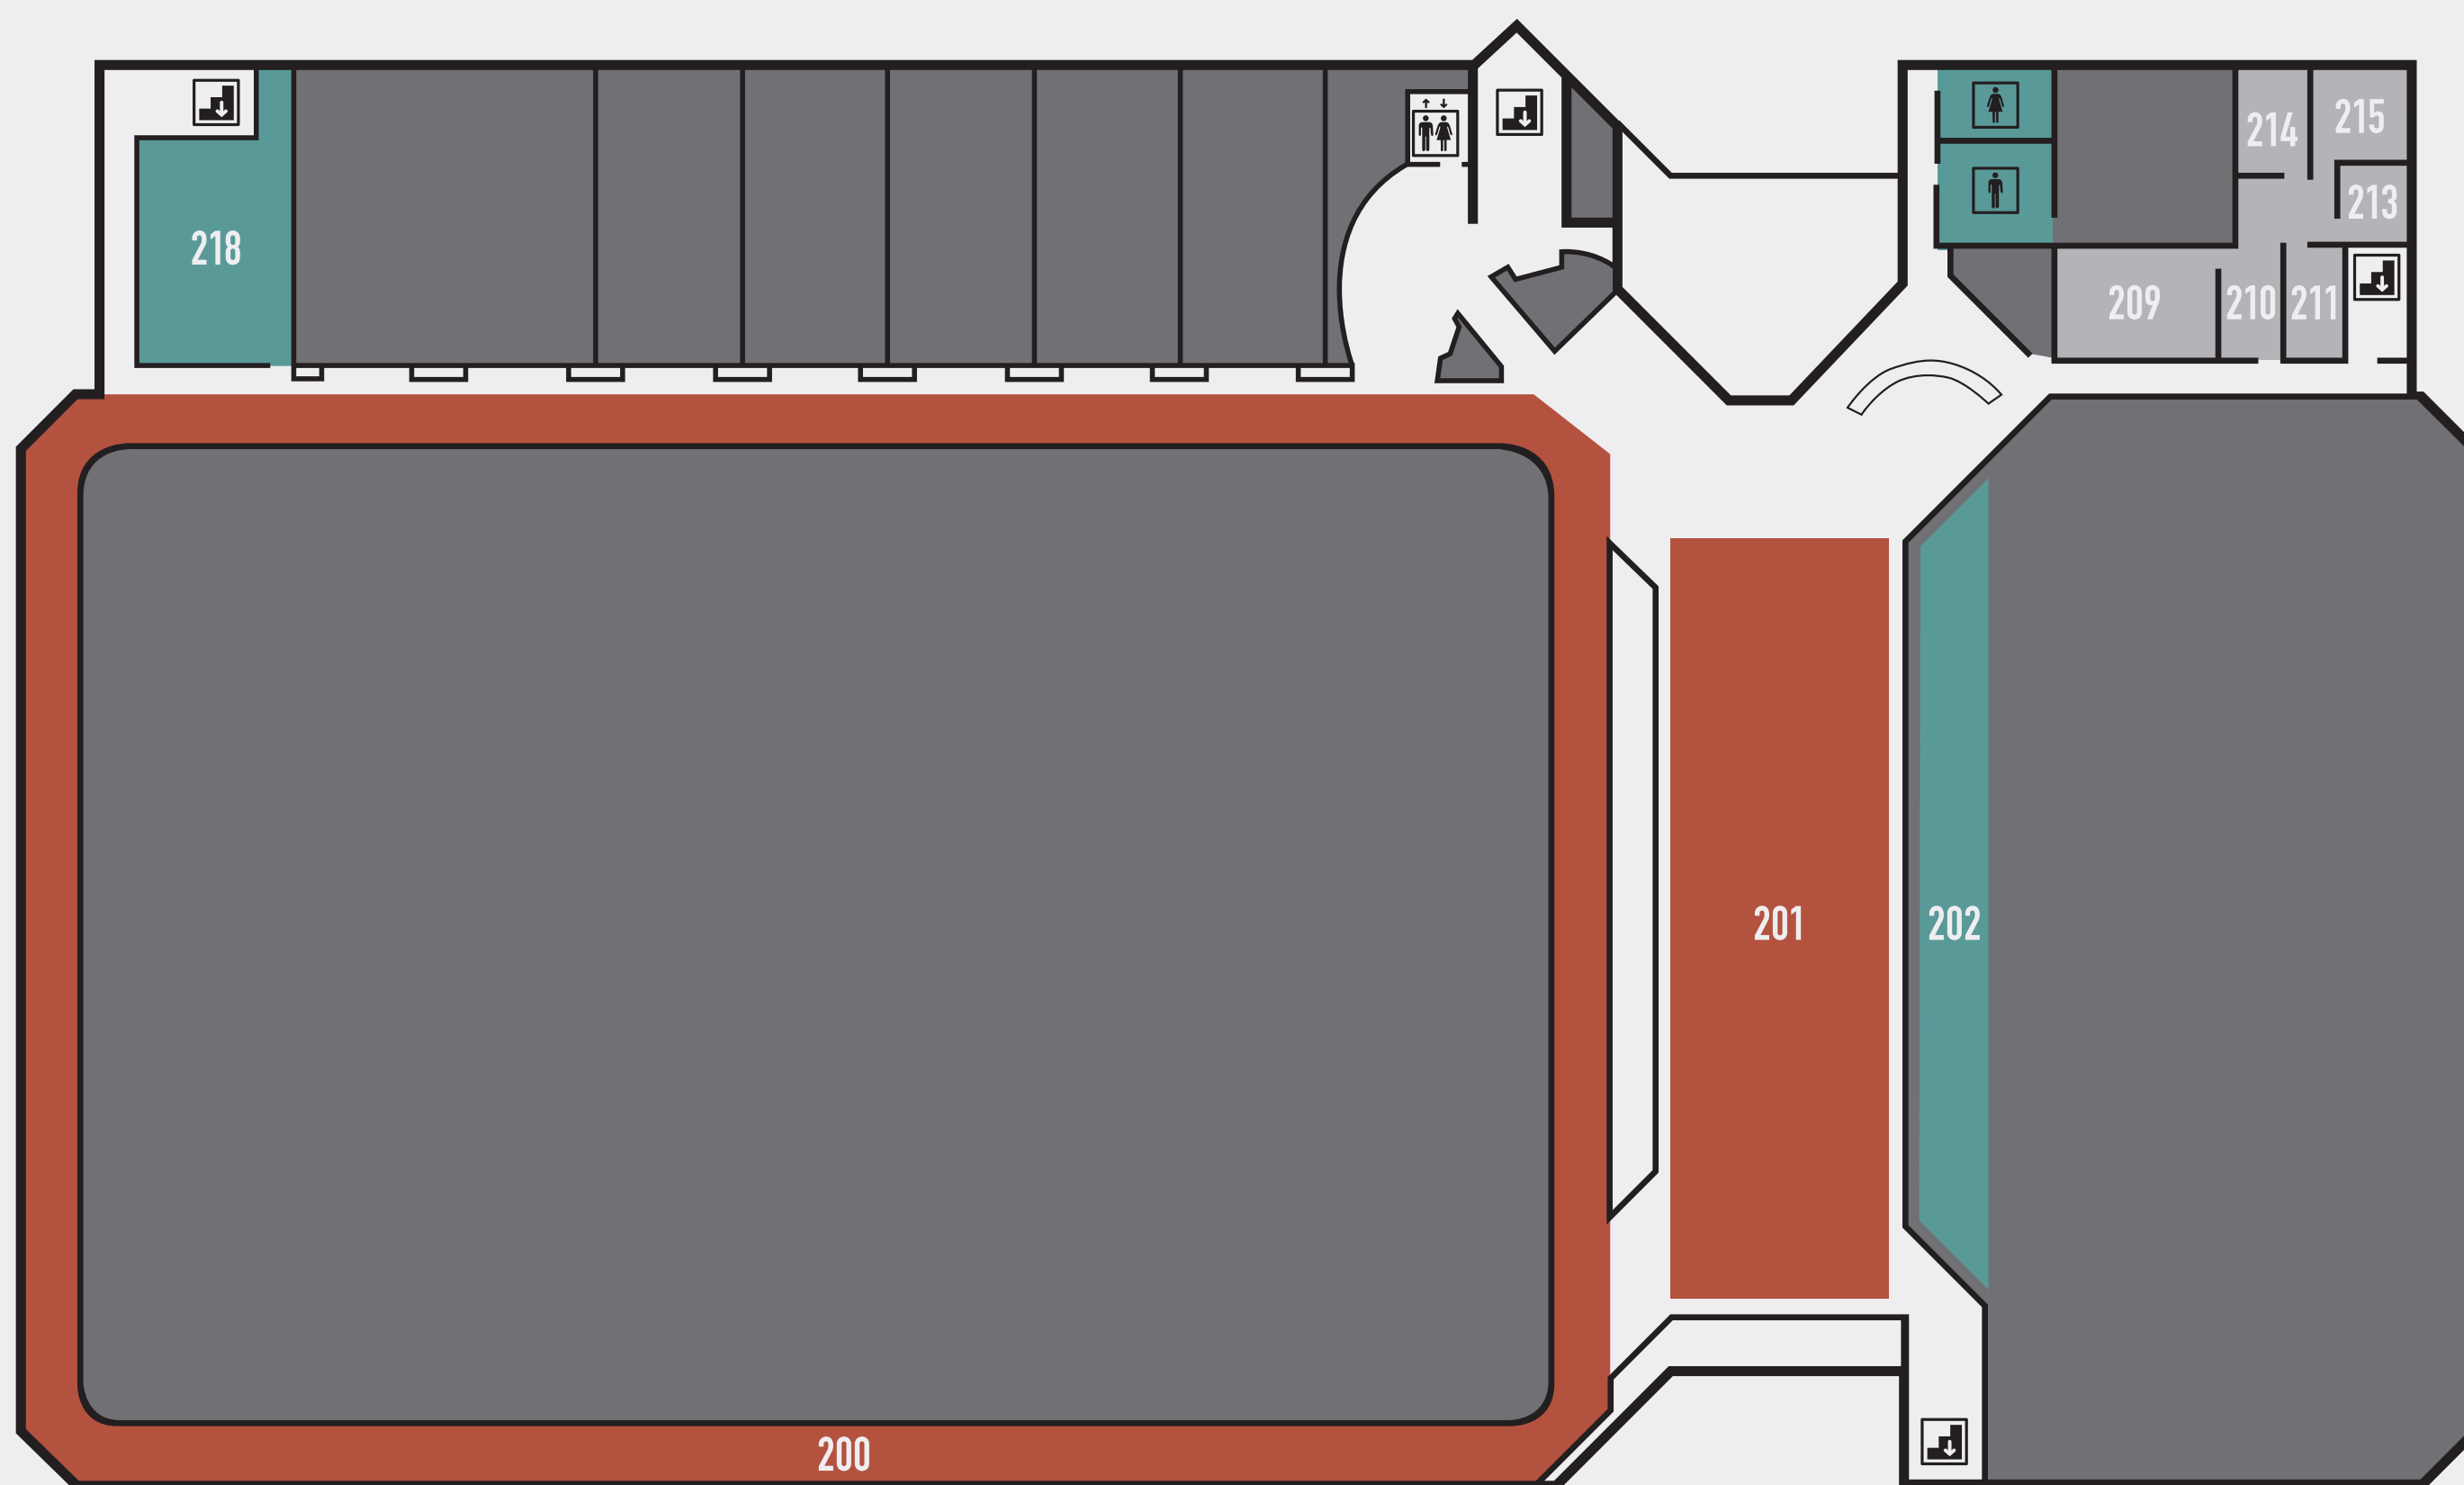

SIMON RECREATION CENTER

Upper Level

Main Level

Lower Level

DIRECTORY

ADMINISTRATIVE

Administrative Offices	21-23, 104-105, 210-211, 213-215
Conference Room	209
Intramural Office	127
Sport Club Office / Storage	42

FITNESS

Bouldering Wall	3
Exercise Area	2, 201
Gymnasium	128
Handball / Racquetball Courts	121-124
Spinning Studio	41
Squash Court	125
Swimming Pool	117
Track	200

HEALTH / WELLNESS

Fitness Assessment	28
Juice Bar	1
Massage	27
Mind / Body Room	30
Wellness Suite	26

MISCELLANEOUS

Activity Room	37
Locker Room (MEN'S)	14, 115
Locker Room (WOMEN'S)	9, 114
Member Services	48, 103, 119
Multipurpose Rooms	49, 51, 126, 218
Pool Observation Deck	202

Stairs	Elevator	Restrooms
--------	----------	-----------