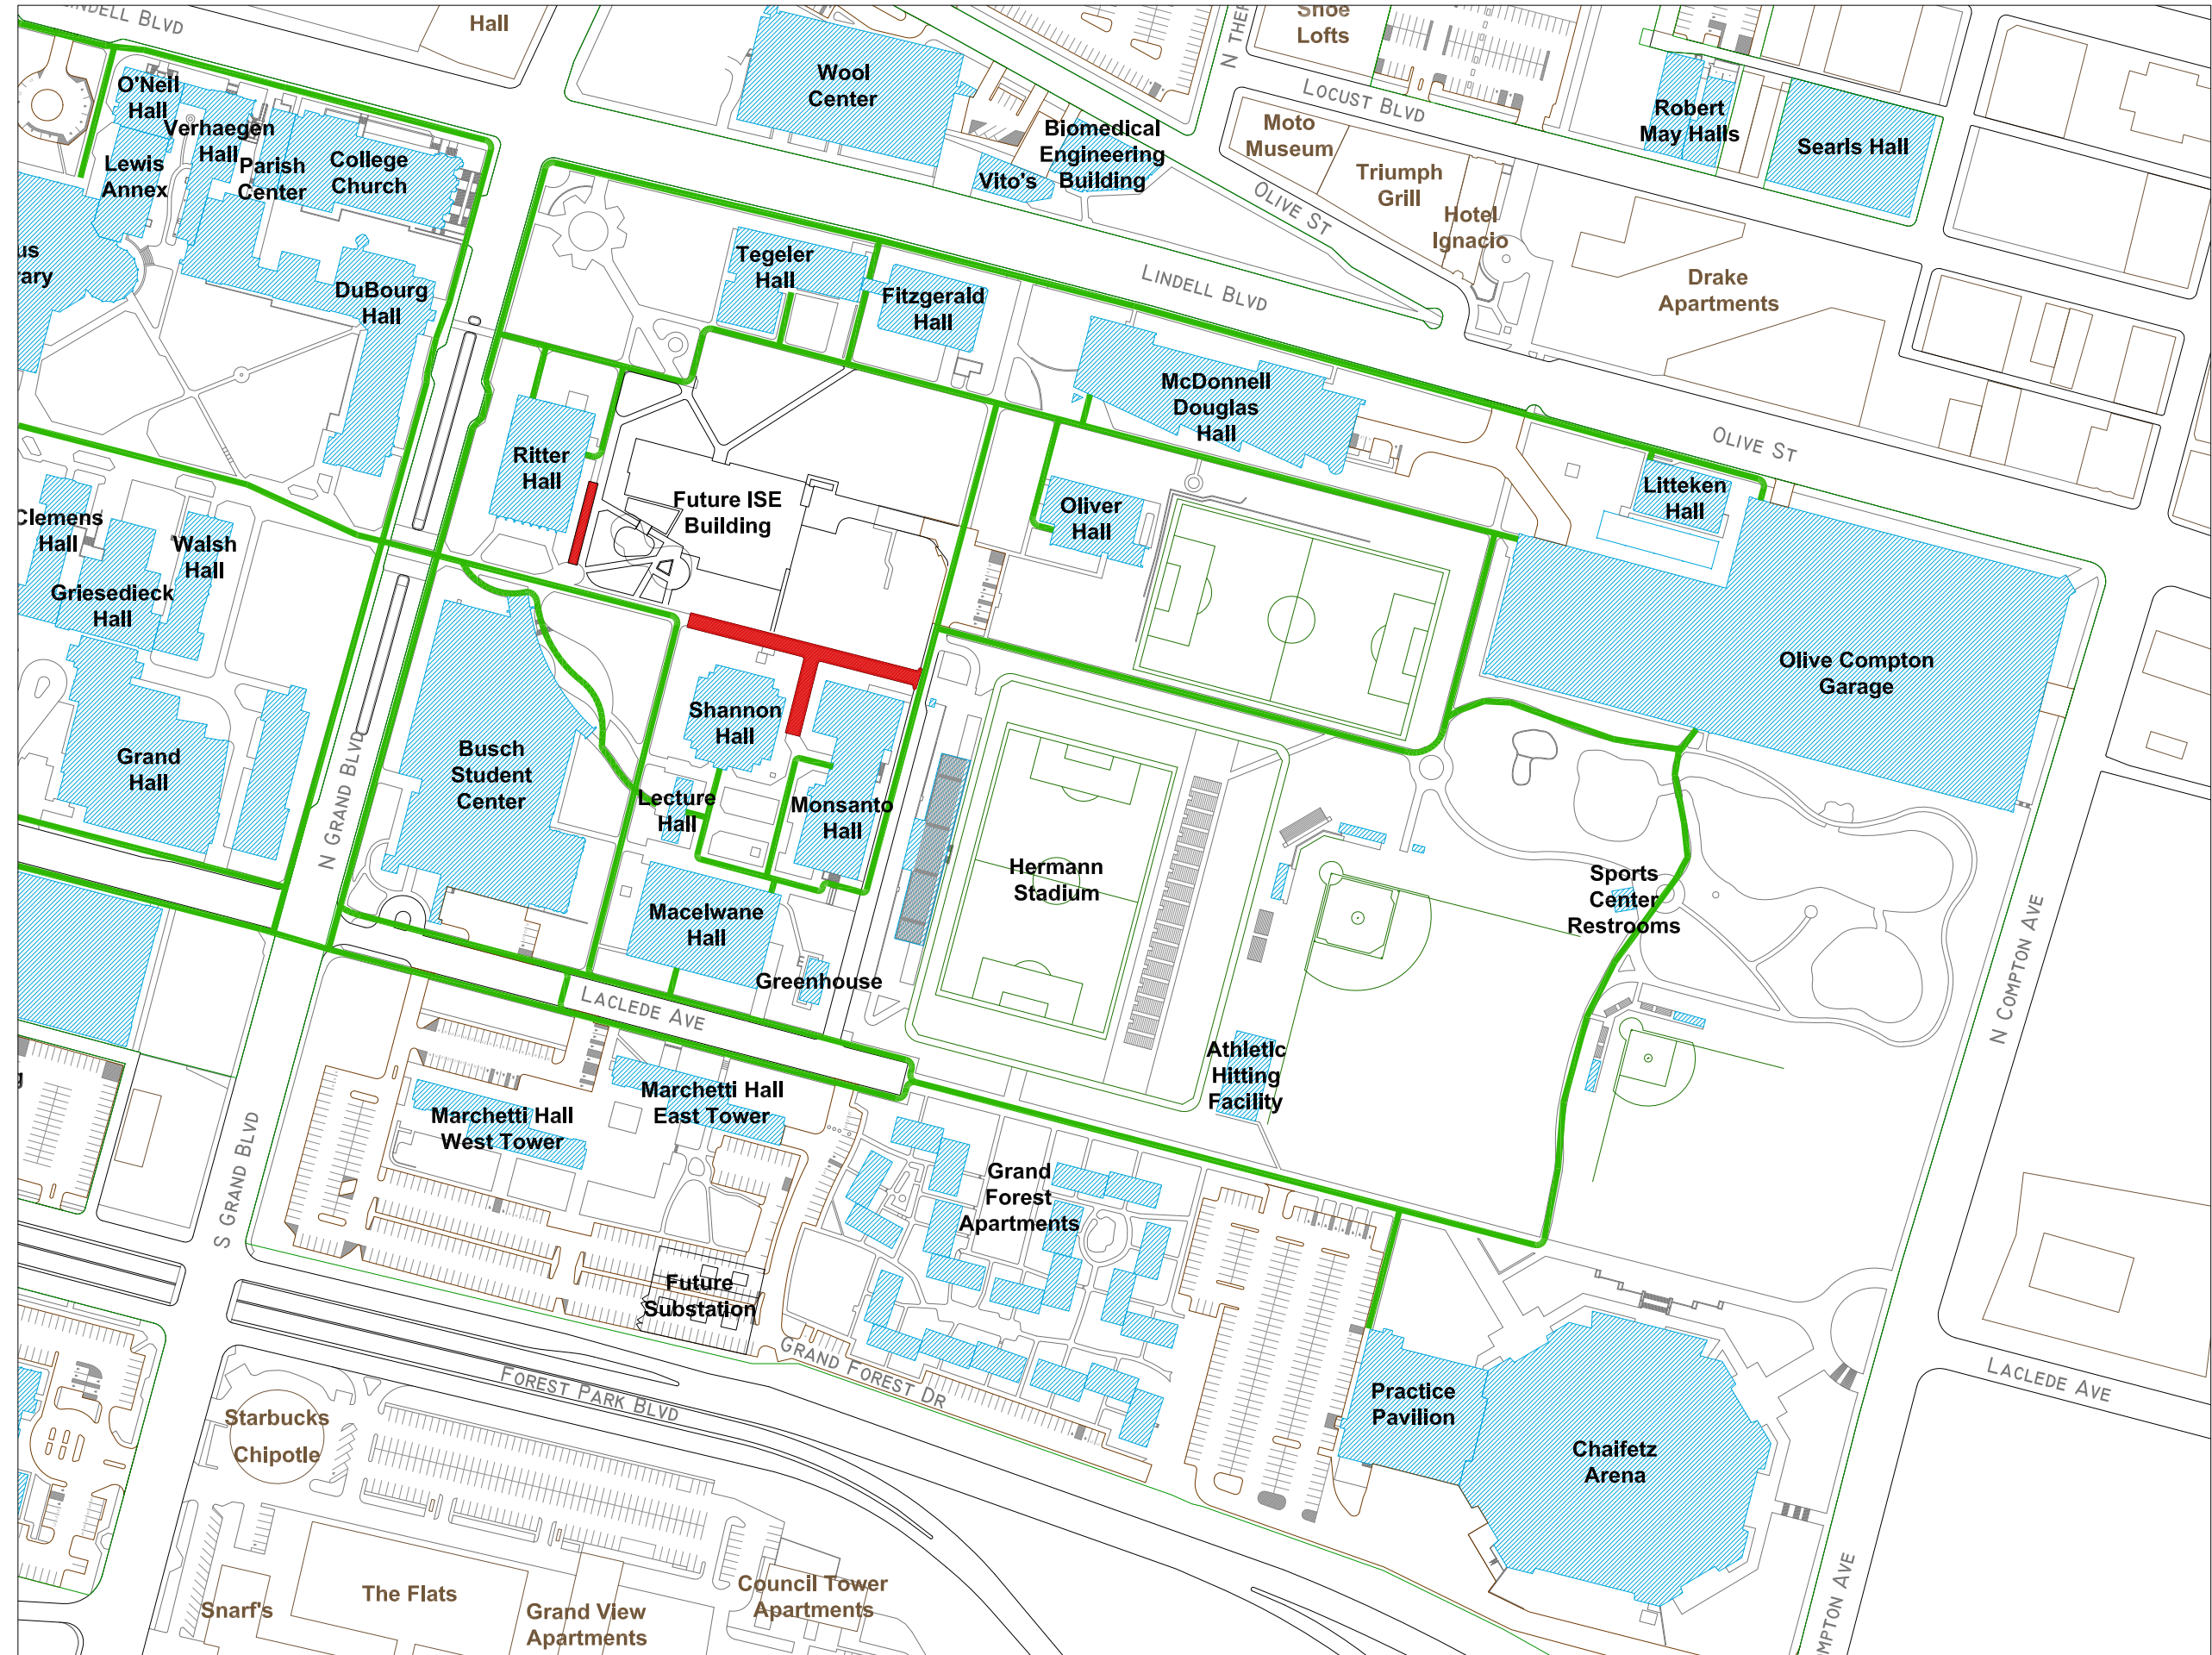

# SAINT LOUIS UNIVERSITY

SIDEWALK  
CLOSURE MAP  
EFFECTIVE ON  
08-22-2019