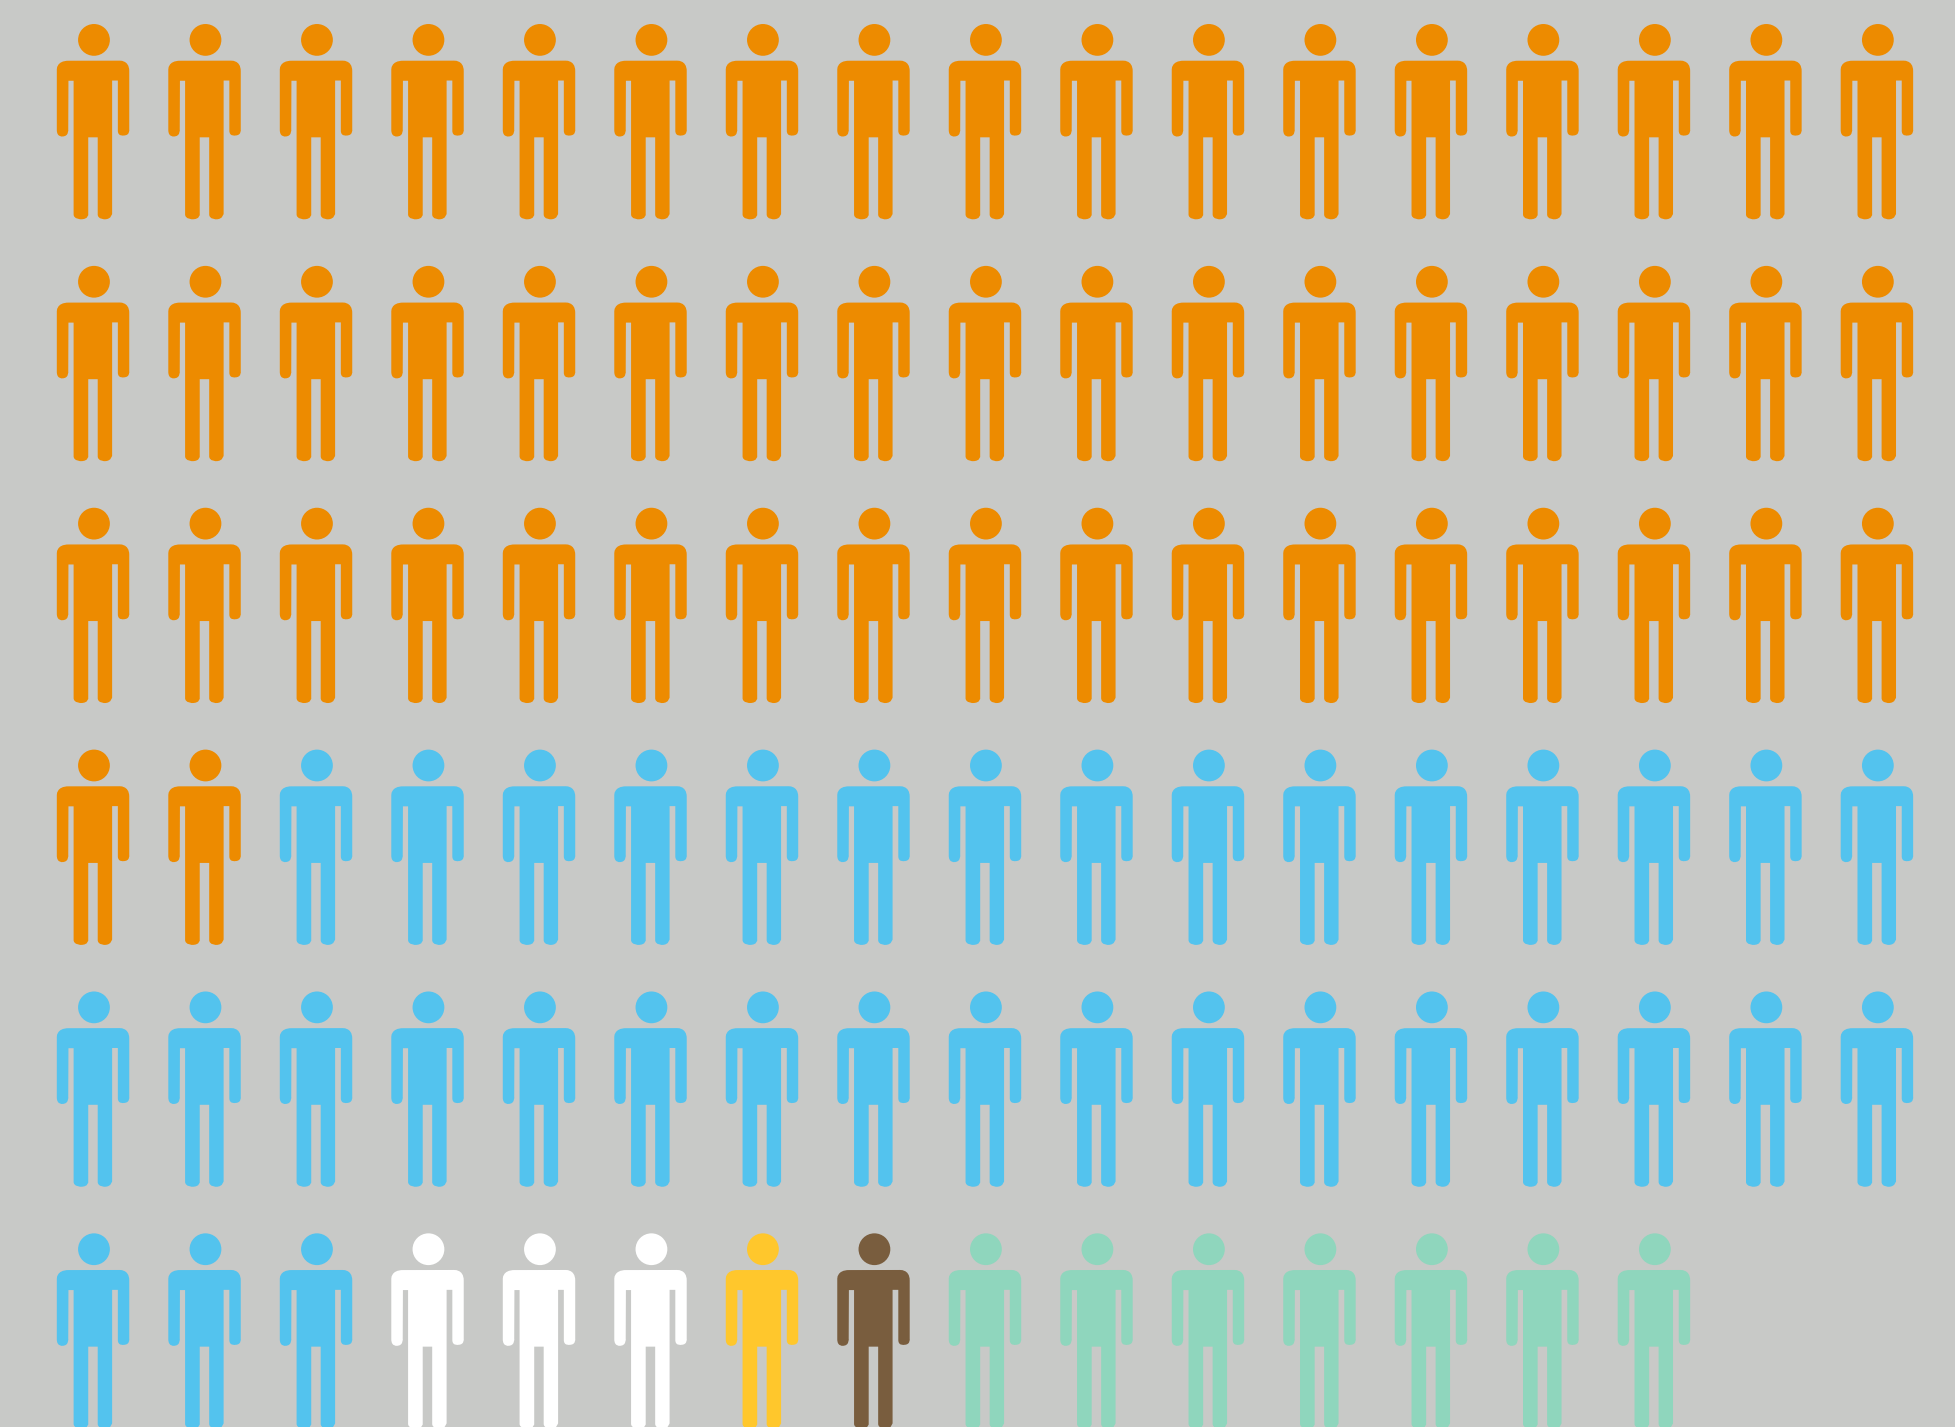

- Employed (53.15%)
- Continuing Ed (35.31%)
- Volunteering (2.80%)
- Military (0.70%)
- Not Seeking (0.70%)
- Still Seeking (7.34%)

SLU College of Arts & Sciences

Undergraduate First Destination Survey Report