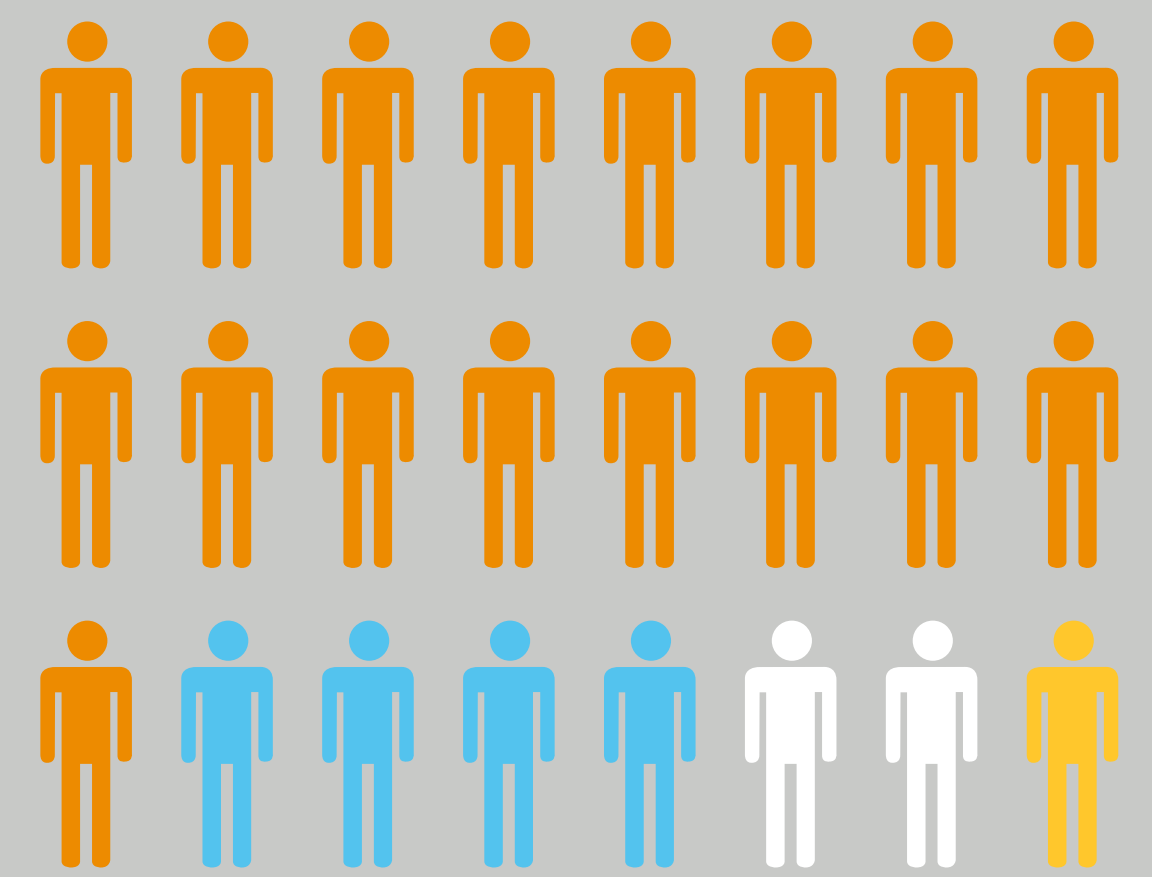

Saint Louis University School of Education Undergraduate First Destination Survey Report

August 2017, December 2017, & May 2018

Highest undergraduate success rate among all schools and colleges at SLU

82%

of responding graduates are working in a classroom setting

Success RATE

100%

based a response rate of 61% (23 respondents)

Employed (70.83%)

Continuing Ed (16.67%)

Volunteering (8.33%) Military (4.17%)

Not Seeking (0%) Still Seeking (0%)