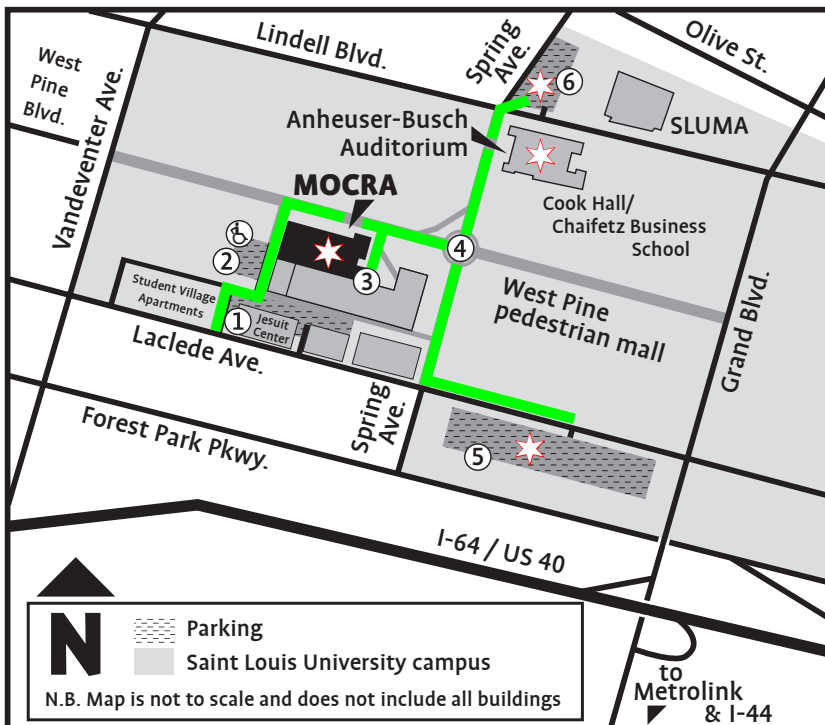

Parking Option 2: On-street parking

Street parking (free on Sundays) is available on the streets bordering the campus (Laclede Ave., Spring Ave., Lindell Blvd., and Vandeventer Ave.).

Parking Option 3: Laclede parking garage

The SLU parking garage (5) on Laclede Ave. between Grand Blvd. and Spring Ave. offers visitor parking. See a MOCRA staff member for complimentary passes.

Parking Option 4: MOCRA parking spaces

MOCRA has four parking spaces reserved for visitors located behind the building. Enter the driveway adjacent to the Jesuit Center (3751 Laclede Ave.) (1) — look for the blue and white “MOCRA” signs on the streetlight posts. Proceed to the alley at the driveway’s end. Turn right, then left, following the posted blue and white “MOCRA” signs. Continue into the small lot (2) behind MOCRA, and park in one of the designated spaces.

Alternative modes

Public transportation:

Saint Louis University is served by several MetroBus lines and the MetroLink Grand Station. Find schedules and fares at metroslouis.org

Biking:

You'll find bike racks alongside the Fusz Memorial building where MOCRA is located.

- ① driveway entry from Laclede Ave.
- ② MOCRA visitor parking and loading dock
- ③ MOCRA entrance ④ Clock Tower
- ⑤ SLU Laclede parking garage ⑥ Canisius parking lot