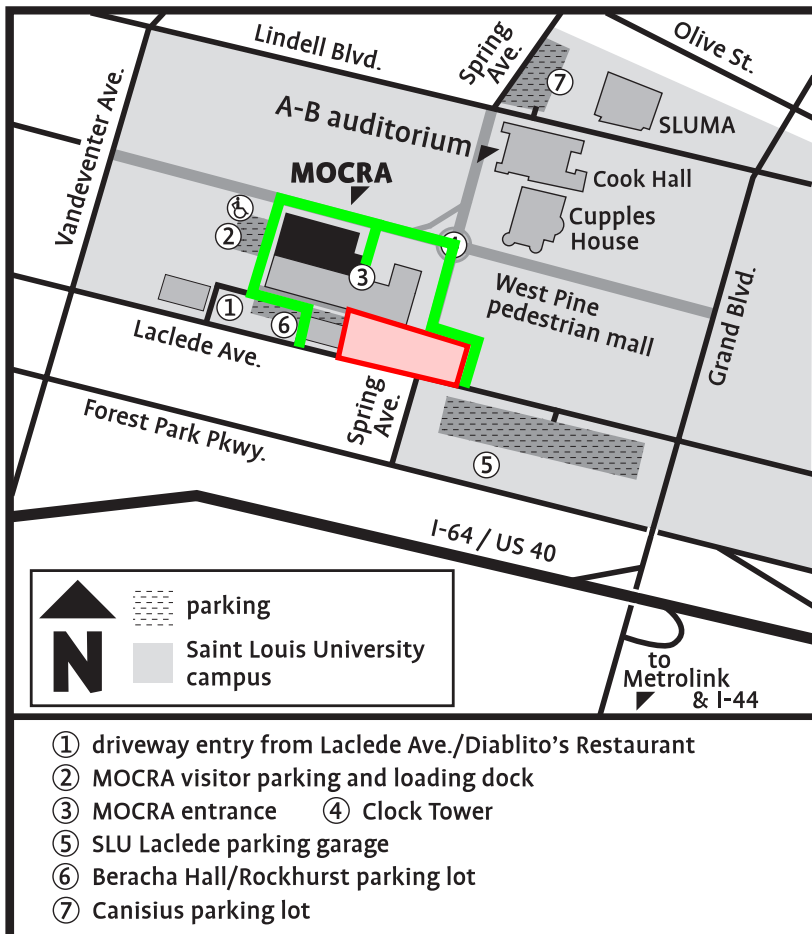

Delivery Directions to the Museum of Contemporary Religious Art (MOCRA)

3700 West Pine Mall Blvd on the campus of Saint Louis University in midtown St. Louis, Missouri 63108
voice 314-977-7170 fax 314-977-2999 e-mail mocra@slu.edu web mocra.slu.edu

If you need any assistance finding your way, please don't hesitate to contact us via phone at **314-977-7170** or e-mail at **mocra@slu.edu**

Deliveries to MOCRA

Delivery access to MOCRA is from Laclede Ave between Spring Ave and Vandeventer Ave.

- Enter the driveway adjacent to Diablitos Cantina (3761 Laclede Ave) ①.
- Look for blue-and-white "MOCRA" signs on nearby lampposts.
- Proceed to the alley at the driveway's end. Turn right, then left, following the blue-and-white "MOCRA" signs.
- This brings you into a parking area that includes a loading dock platform.
- If you are in a car or smaller truck, you can also pass from the larger parking area into the small lot ② behind MOCRA's building, and park in one of the designated spaces.*

For courier deliveries and smaller packages, proceed from the parking area into campus and turn right, following the length of the building to MOCRA's entrance ③.

For larger items, MOCRA staff will give you instructions on how to access the building.